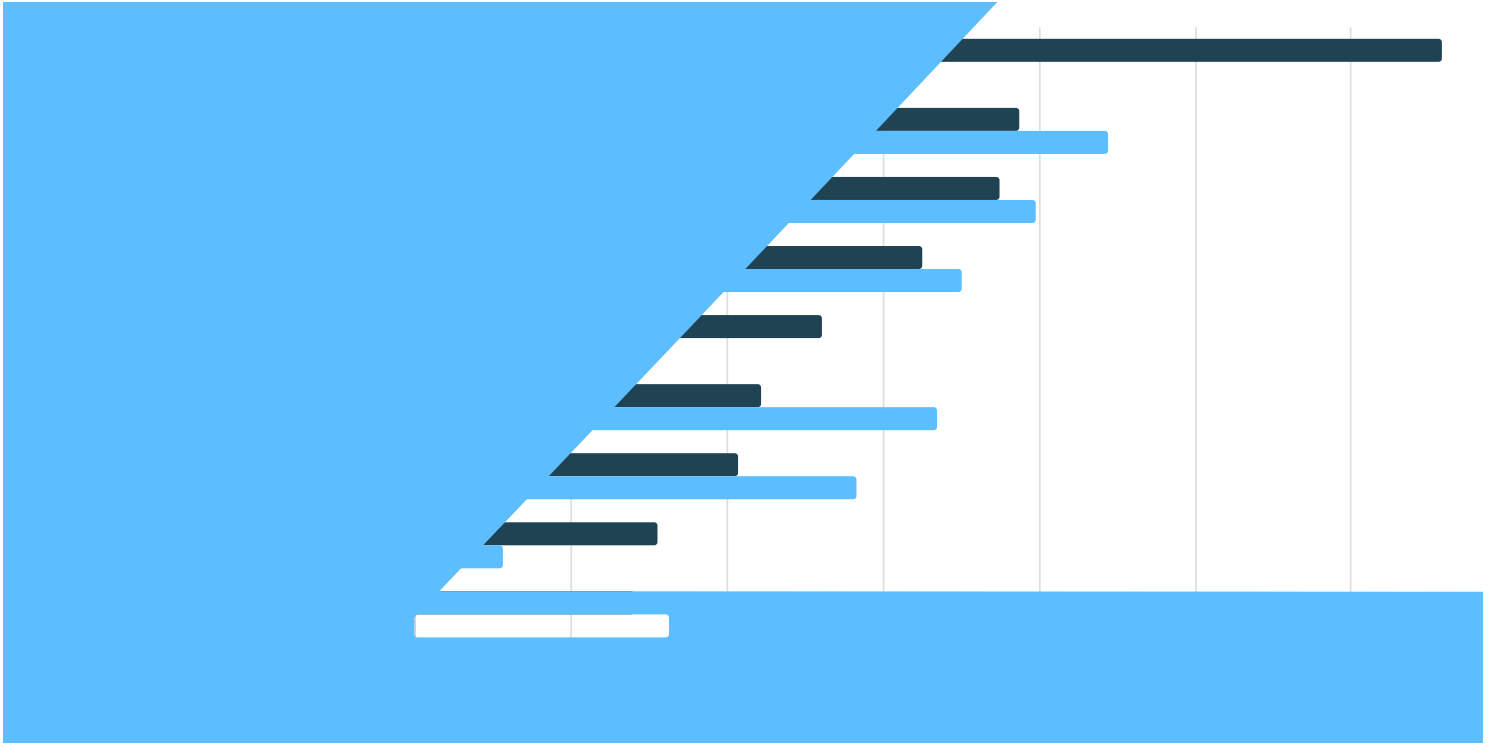

Top Companies	Unique Postings	Top Job Titles	Unique Postings
The Home Depot	650	Retail Merchandisers	1,367
SAS Retail Services, Inc.	499	Merchandisers	928
Advantage Solu/ ons, Inc.	350	Graphic Designers	537
Acosta Sales Co., Inc.	298	Product Designers	308
Driveline Retail Solu/ ons Inc	294	Art Directors	258
Anderson Merchandisers, LLC	186	Kitchen and Bath Designers	248
Crossmark Inc	166	Interior Designers	239
Retail Merchandising Services In...	106	Retail Reset Merchandisers	146
Hallmark Cards, Incorporated	103	Visual Merchandisers	132
Set and Service Resources, LLC	101	Associate Crea/ ve Directors	131

Top Hard Skills

● Frequency in Job Postings ● Frequency in Profiles