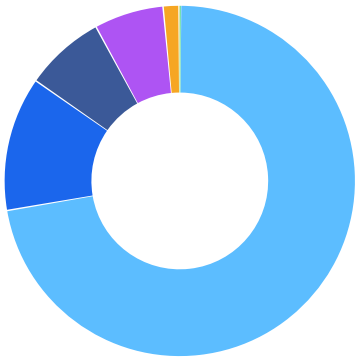

Occupation	Avg Monthly Postings (Jan 2021 - Sep 2021)	Avg Monthly Hires (Jan 2021 - Sep 2021)
Art Directors	209	108
Photographers	71	55
Commercial and Industrial Designers	140	31
Special Effects Artists and Animators	49	28
Film and Video Editors	35	38
Floral Designers	11	79
Fashion Designers	9	9
Music Directors and Composers	18	39
Musicians and Singers	13	161
Fine Artists, Including Painters, Sculptors, and Illustrators	16	10
Set and Exhibit Designers	7	15
Sound Engineering Technicians	7	18
Craft Artists	3	5
Actors	5	165
Miscellaneous Entertainers and Performers, Sports and Related Workers	1	14
Artists and Related Workers, All Other	2	3
Dancers	0	23

Top Hard Skills

● Frequency in Job Postings ● Frequency in Profiles

Top Common Skills

Re/ rement risk is about average in
Chicago-Naperville-Elgin, IL-IN-

Occupation Race/Ethnicity Breakdown

Occupational Programs