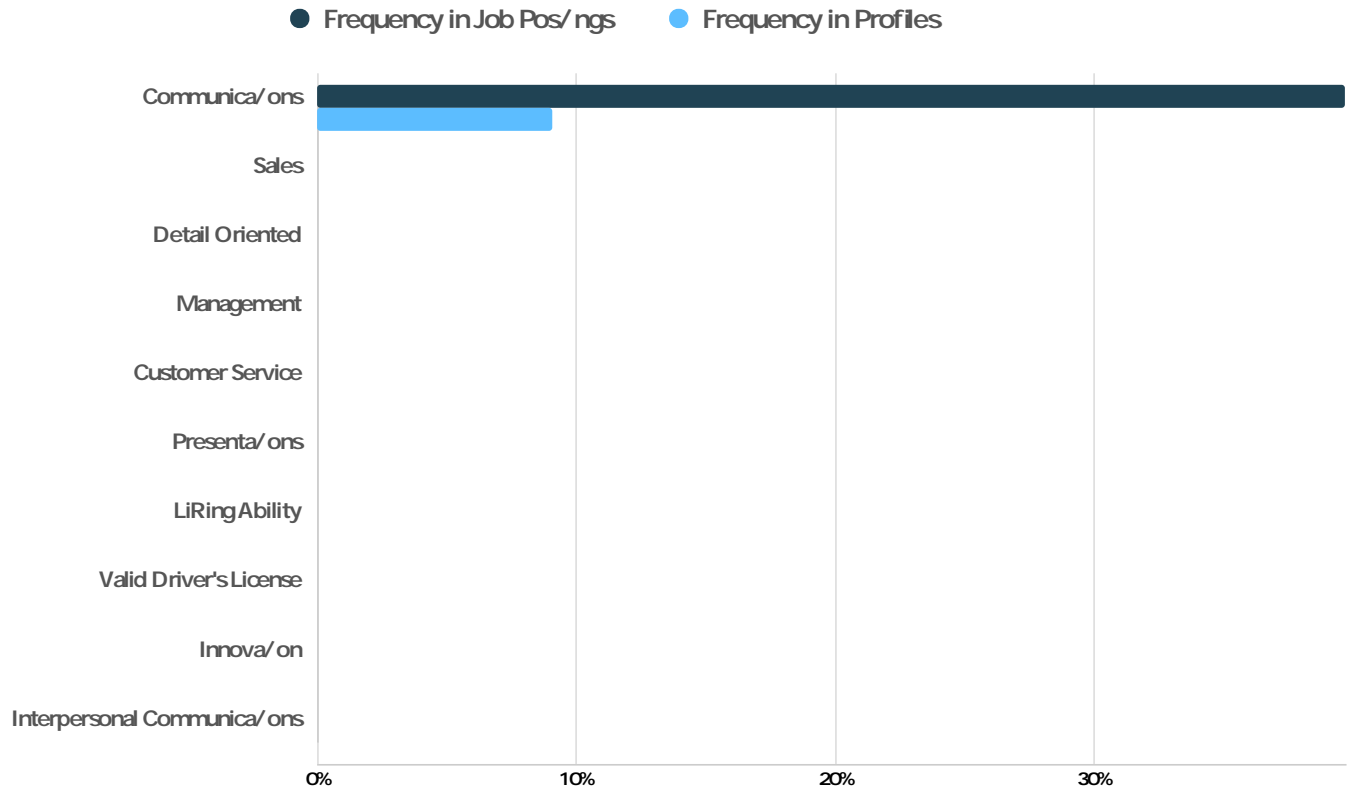

Top Common Skills